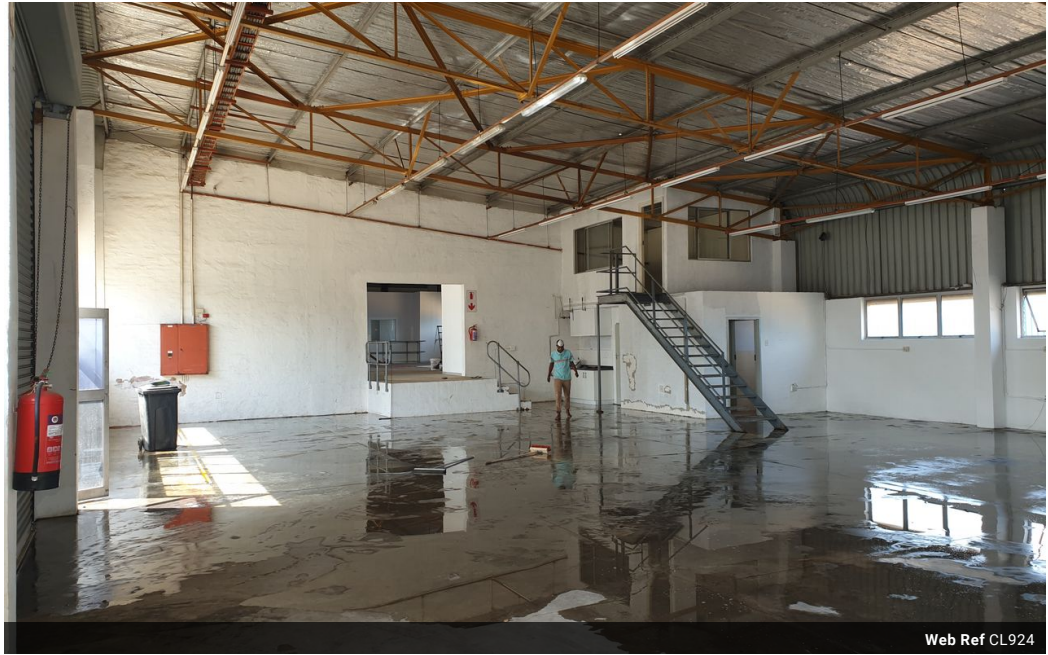

Warren Fielding
0745881198
warren.fielding@expsouthafrica.co.za

Contact eXp South Africa

087 8212575

Old Main Road
Johannesburg
South Africa

R62,280 pm

Gross Monthly Rental R62,280 Excl. VAT

0 0

Highly sought after facility newly available

Features

Zoning Industrial

Interior
Power 3 Phase Yes
Power Amps 100

Exterior
Security Yes

Sizes
Floor Size 519m²